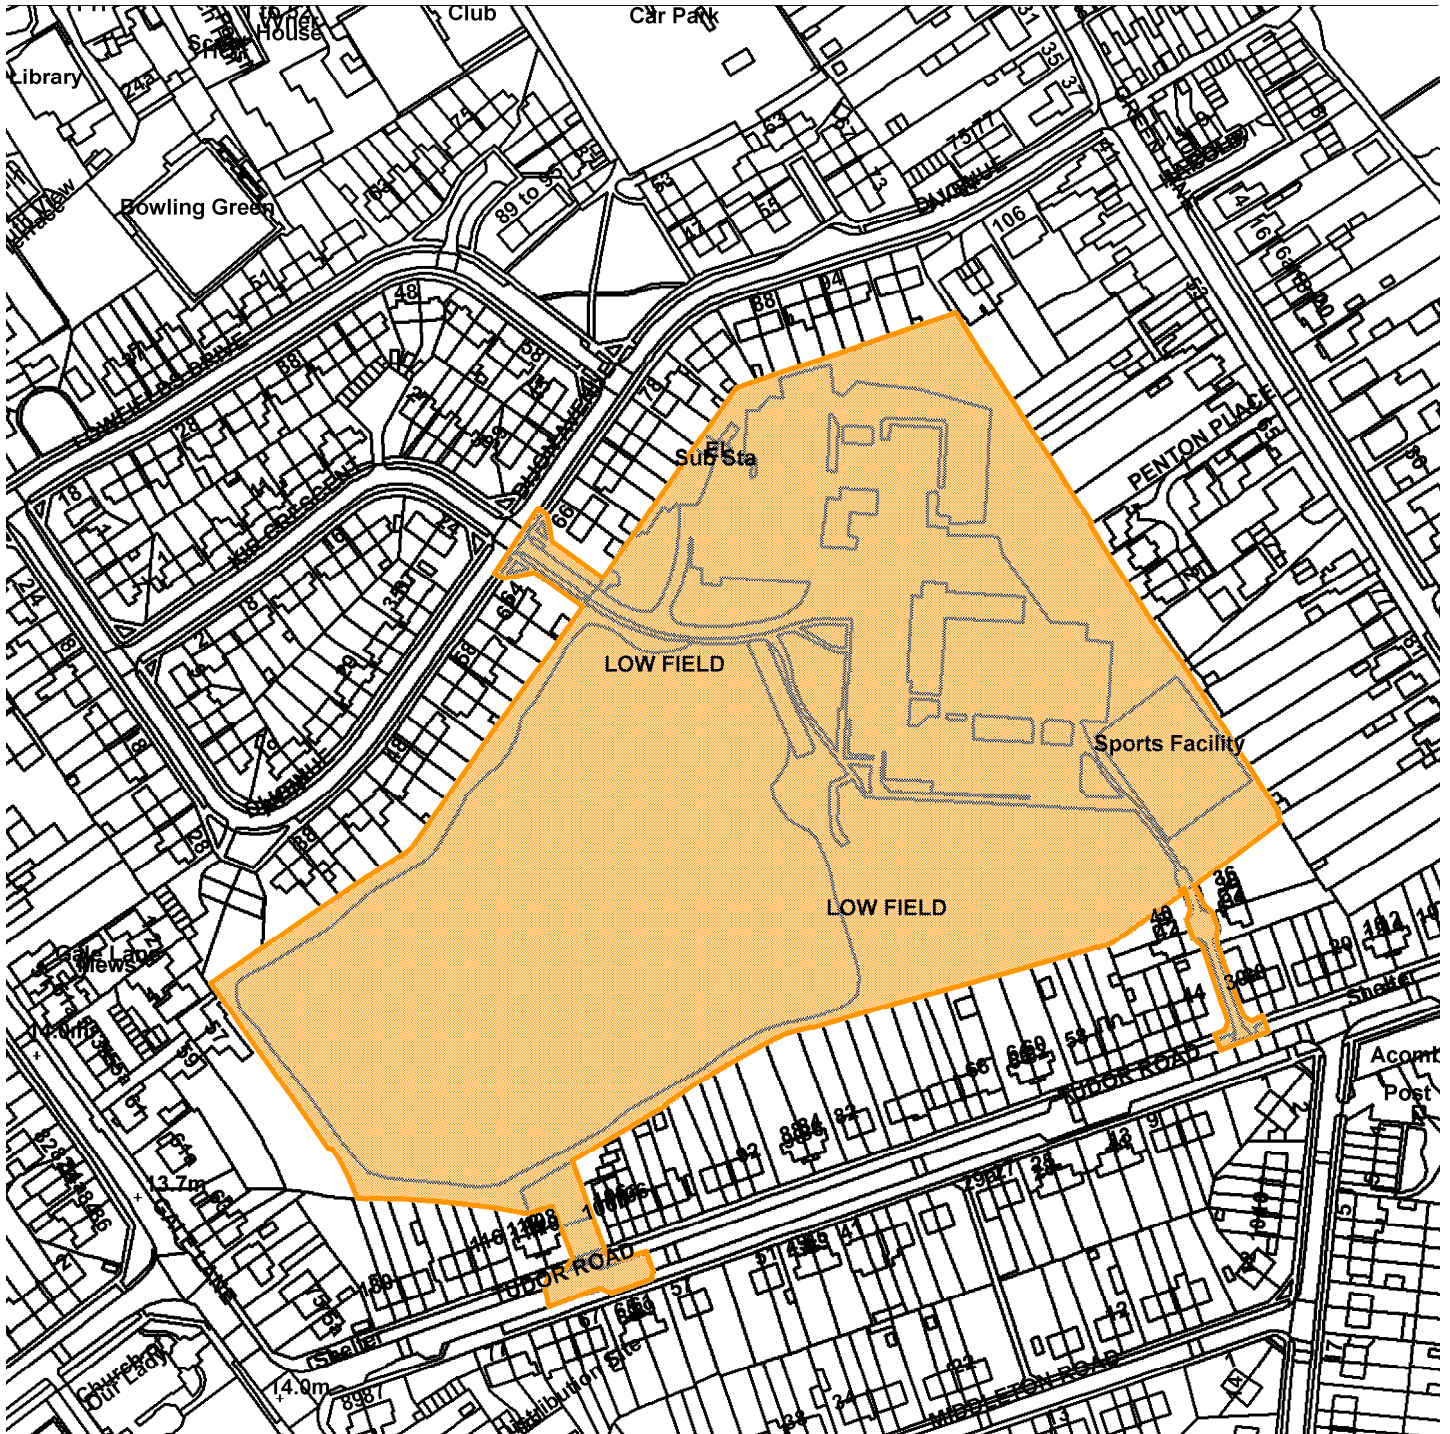

17/02429/OUTM

Former Lowfield School, Dijon Avenue, York

GIS by ESRI (UK)

Scale : 1:2580

Reproduced from the Ordnance Survey map with the permission of the Controller of Her Majesty's Stationery Office © Crown Copyright 2000.

Unauthorised reproduction infringes Crown Copyright and may lead to prosecution or civil proceedings.

Organisation	City of York Council
Department	Economy & Place
Comments	Site Location Plan
Date	06 August 2018
SLA Number	